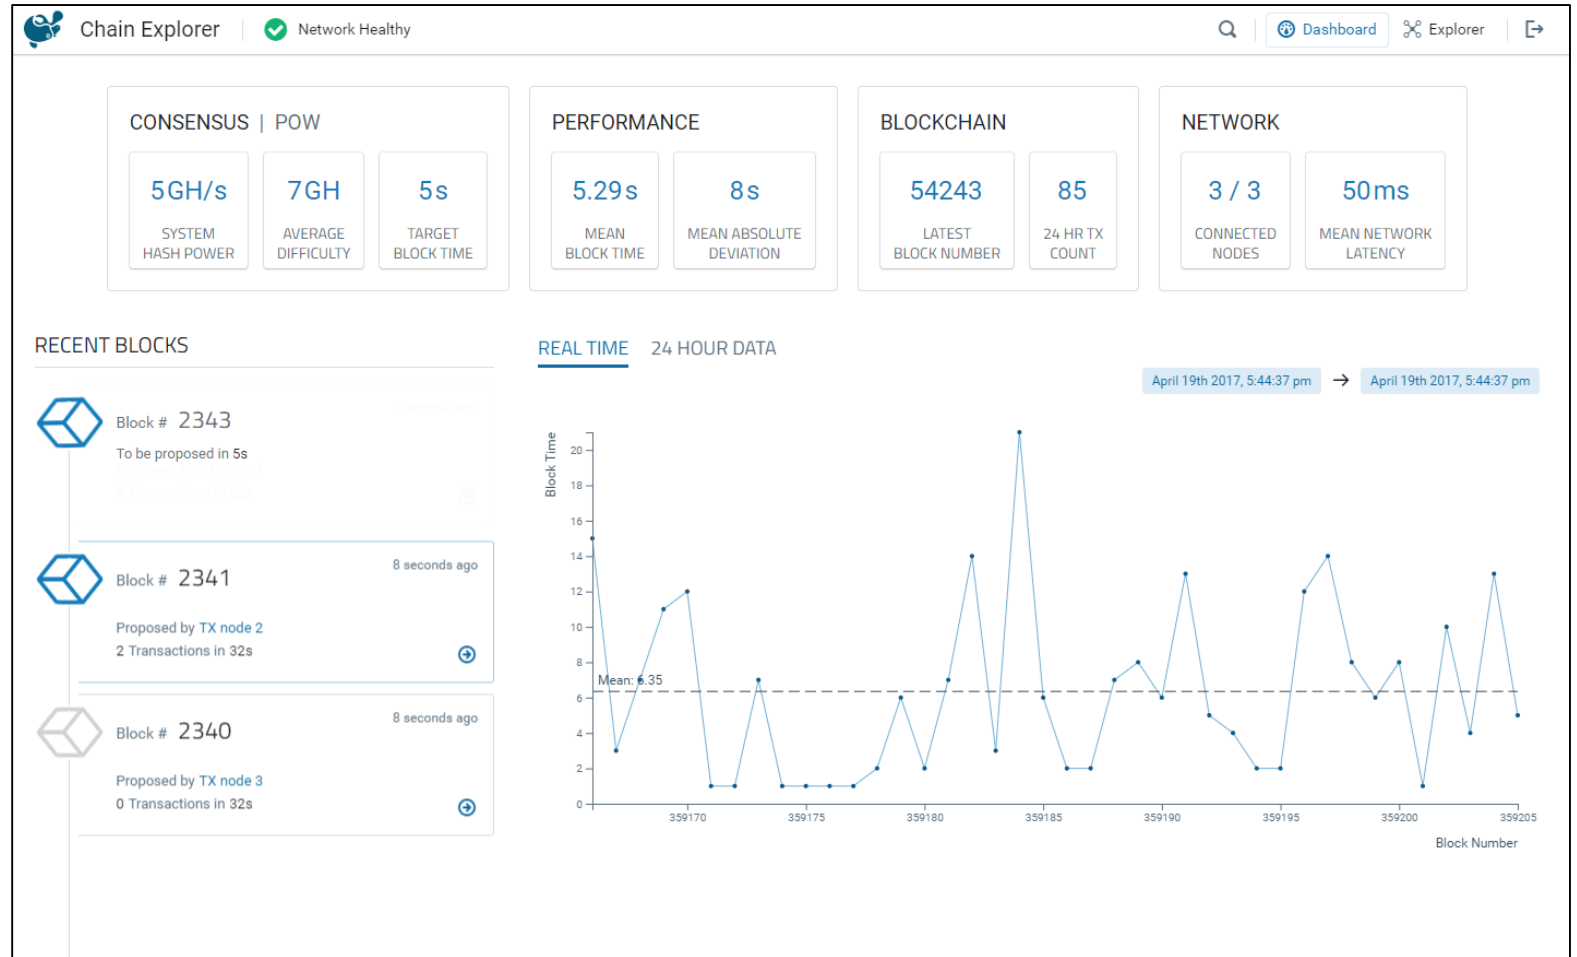

# Products & Tools

Nuco Kernel

Dev Tools

Admin Tools

API

# Dashboard – Explorer

The screenshot displays the Chain Explorer interface. At the top, it shows 'Chain Explorer' with a 'Network Healthy' status indicator. The left sidebar contains navigation options: 'Blocks Explorer', 'Real Time' (highlighted), 'Query', 'Retrieve', 'Transactions Explorer', 'Accounts Explorer', and 'Nodes Explorer'. The main content area is titled 'REAL-TIME TRANSACTIONS' and features a table with the following data: