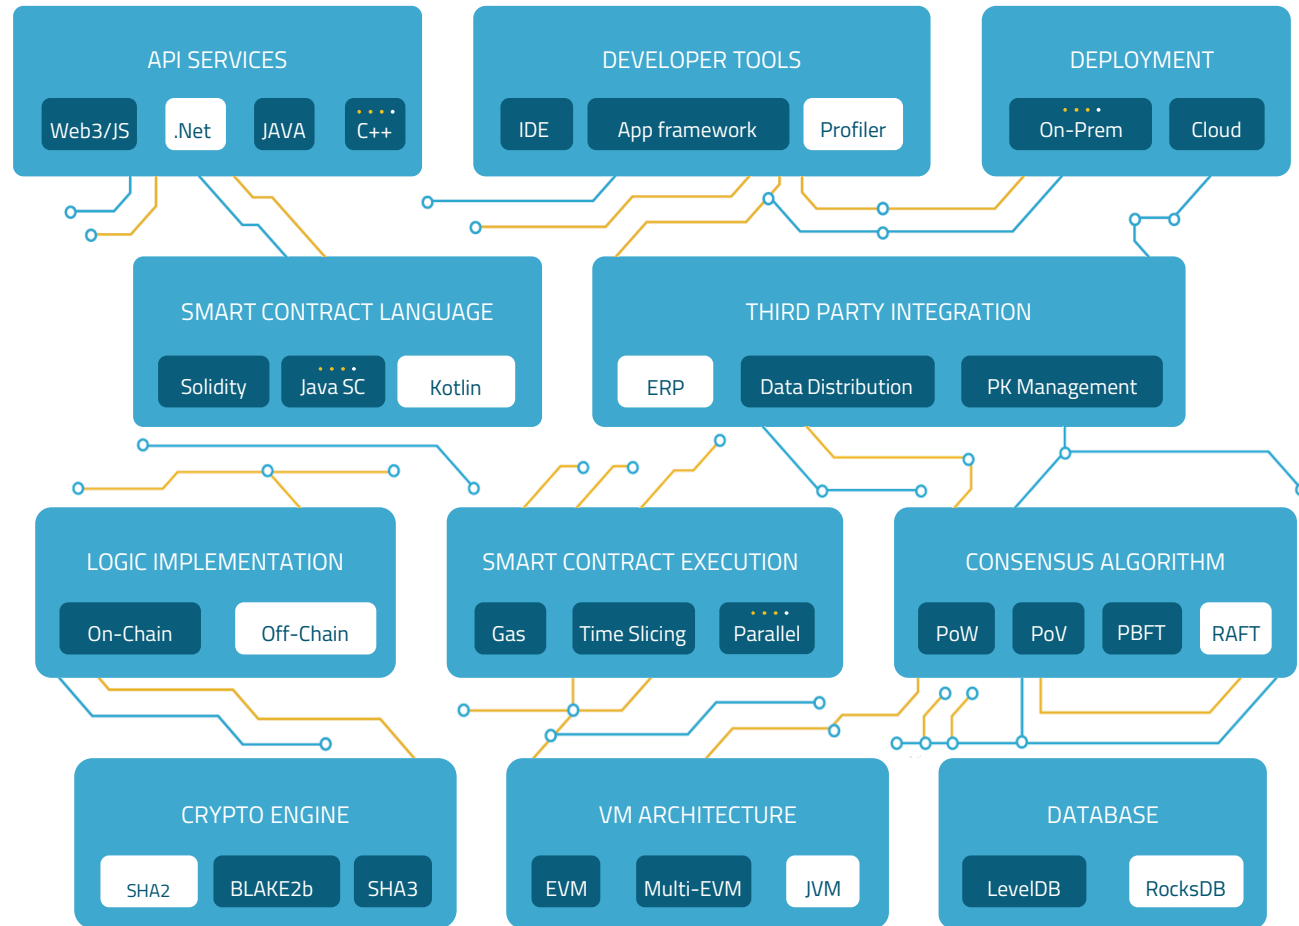

## ENTERPRISE OPERATING SYSTEM

*"Linux Integration and Support"*

## ENTERPRISE CLOUD

*"Web Infrastructure for Your App"*

## ENTERPRISE BLOCKCHAIN

*"We Focus on the Blockchain so You Can Focus on the App"*

- + Network Access
- + Transaction Performance
- + Production Scalability
- + Privacy Control
- + Modular Architecture
- + Maintenance & Support

# Software Architecture